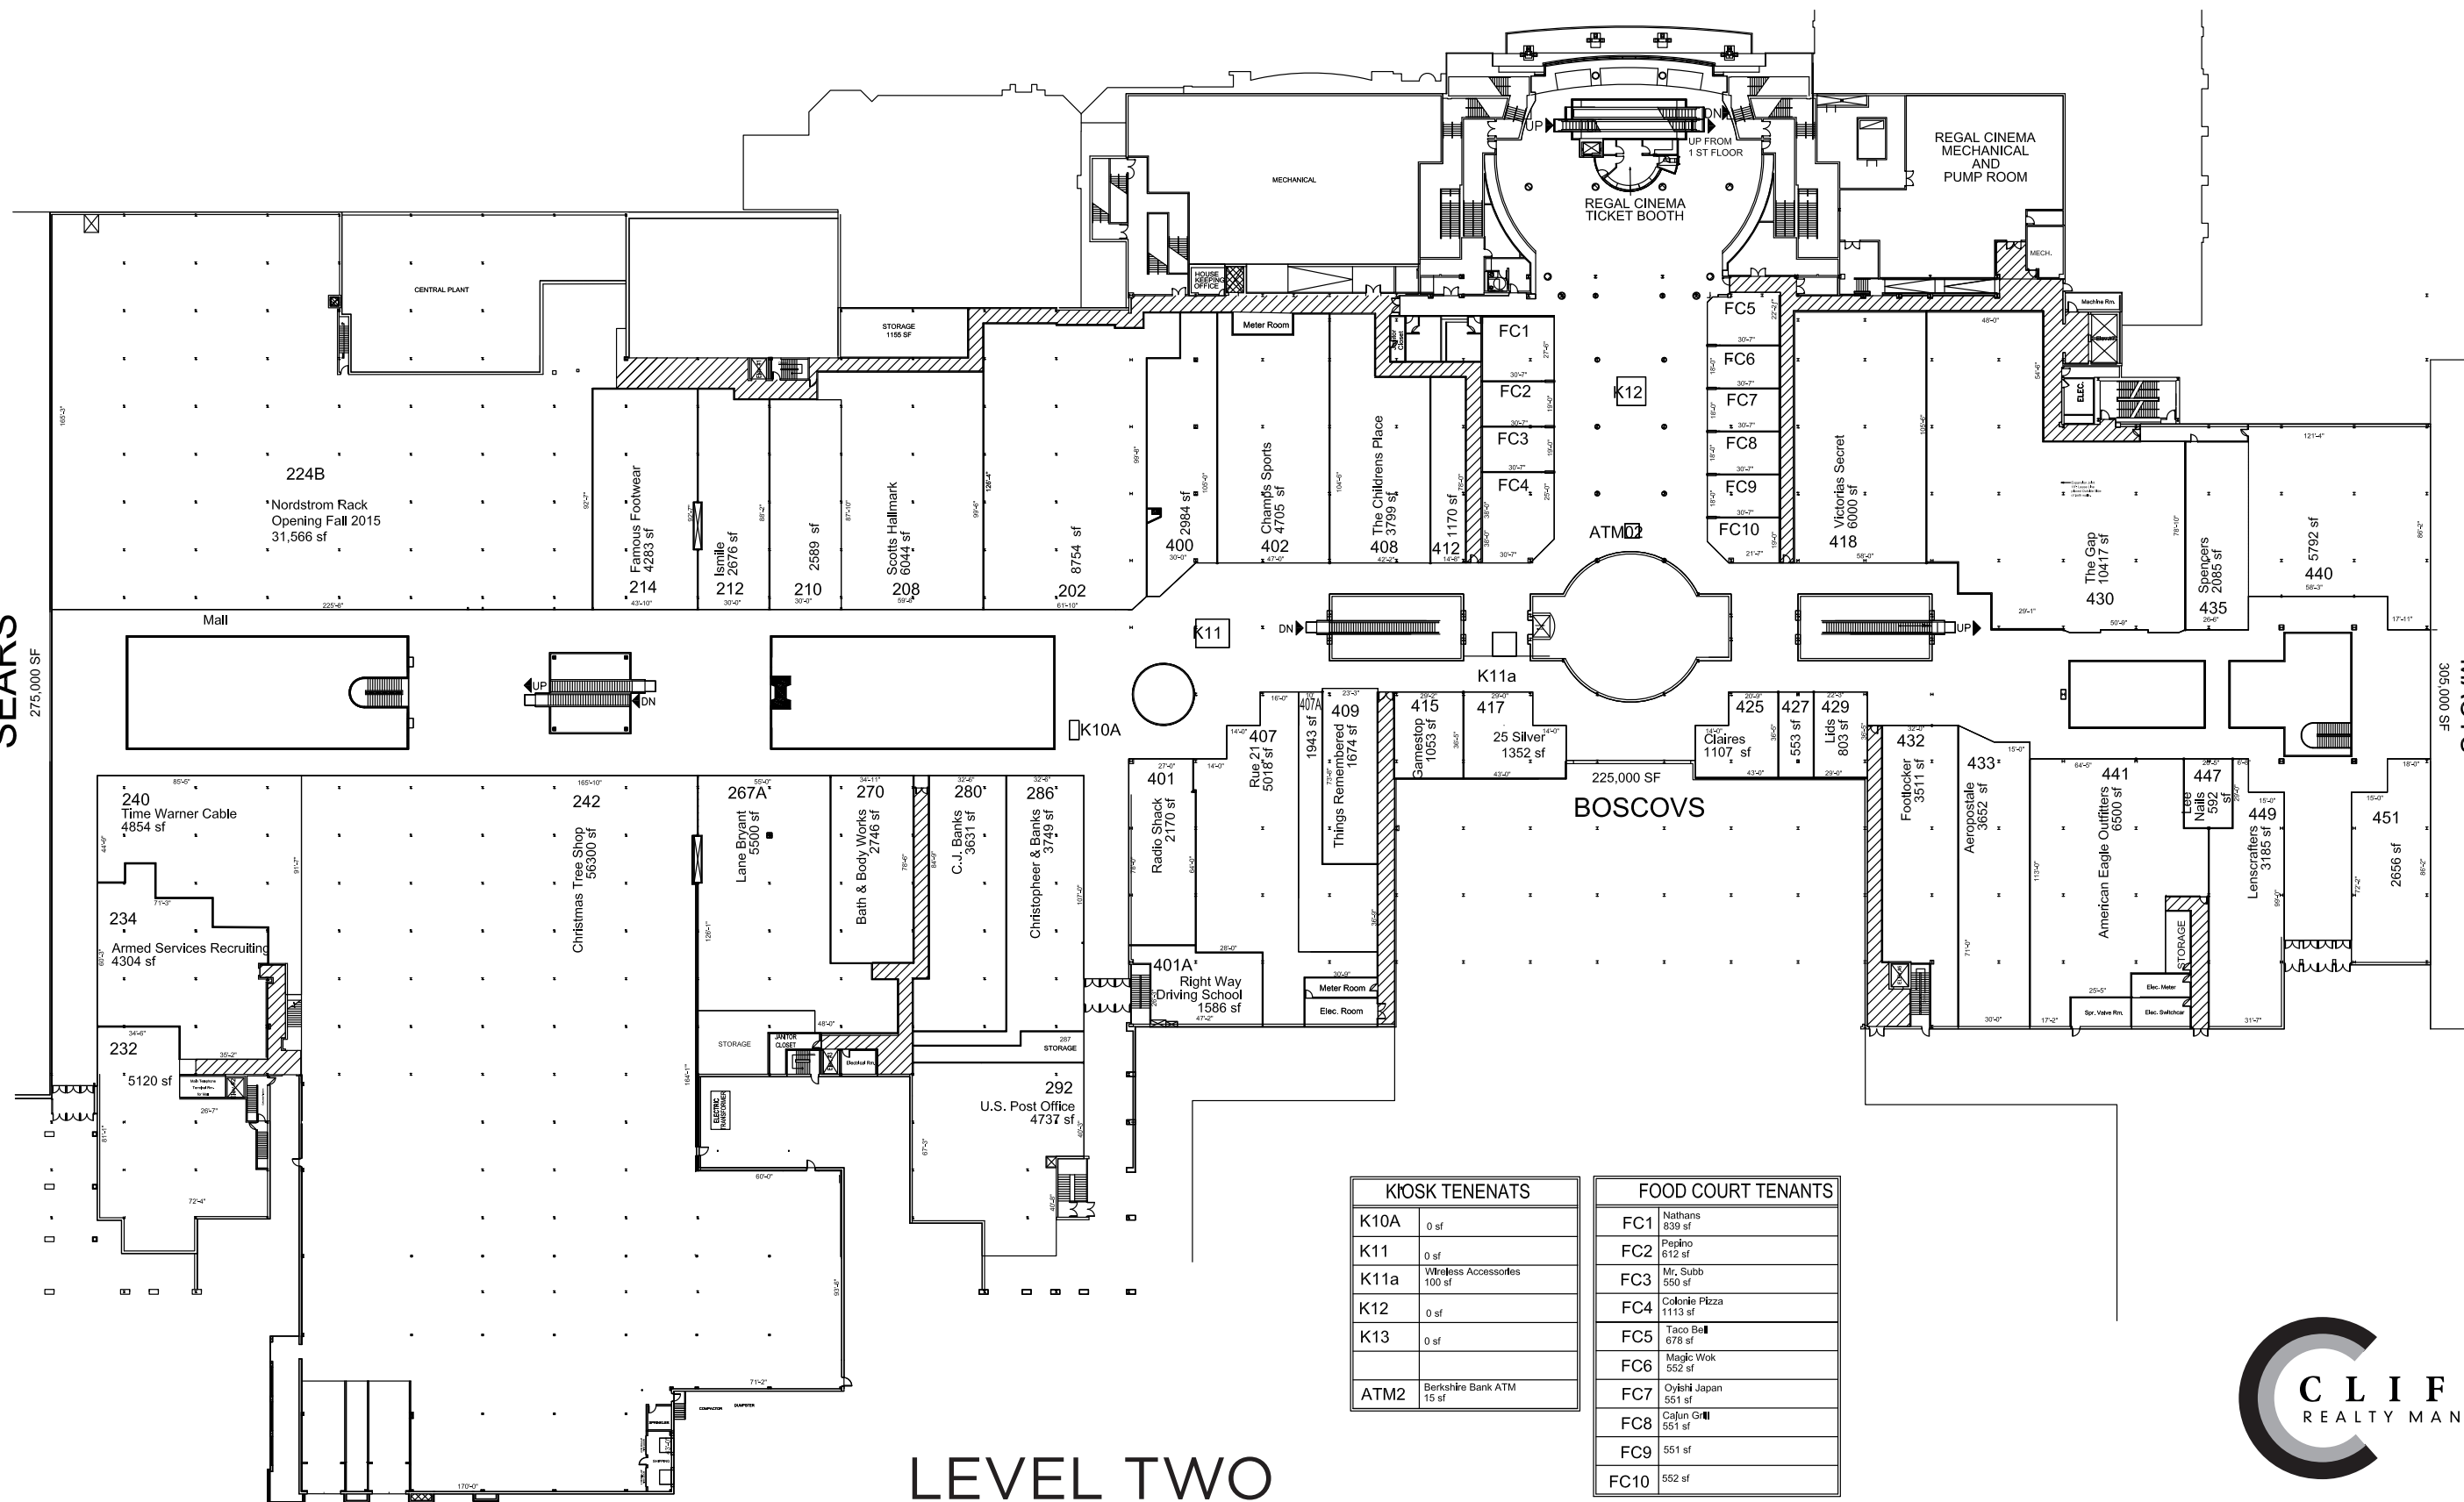

SEARS
275,000 SF

MACYS
305,000 SF

LEVEL TWO

KIOSK TENENATS	
K10A	0 sf
K11	0 sf
K11a	Wireless Accessories 100 sf
K12	0 sf
K13	0 sf
ATM2	Berkshire Bank ATM 15 sf

FOOD COURT TENANTS	
FC1	Nathan's 839 sf
FC2	Papiño 612 sf
FC3	Mr. Subb 550 sf
FC4	Colonie Pizza 1113 sf
FC5	Taco Bell 678 sf
FC6	Magic Wok 552 sf
FC7	Oishi Japan 551 sf
FC8	Cajun Grill 551 sf
FC9	551 sf
FC10	552 sf