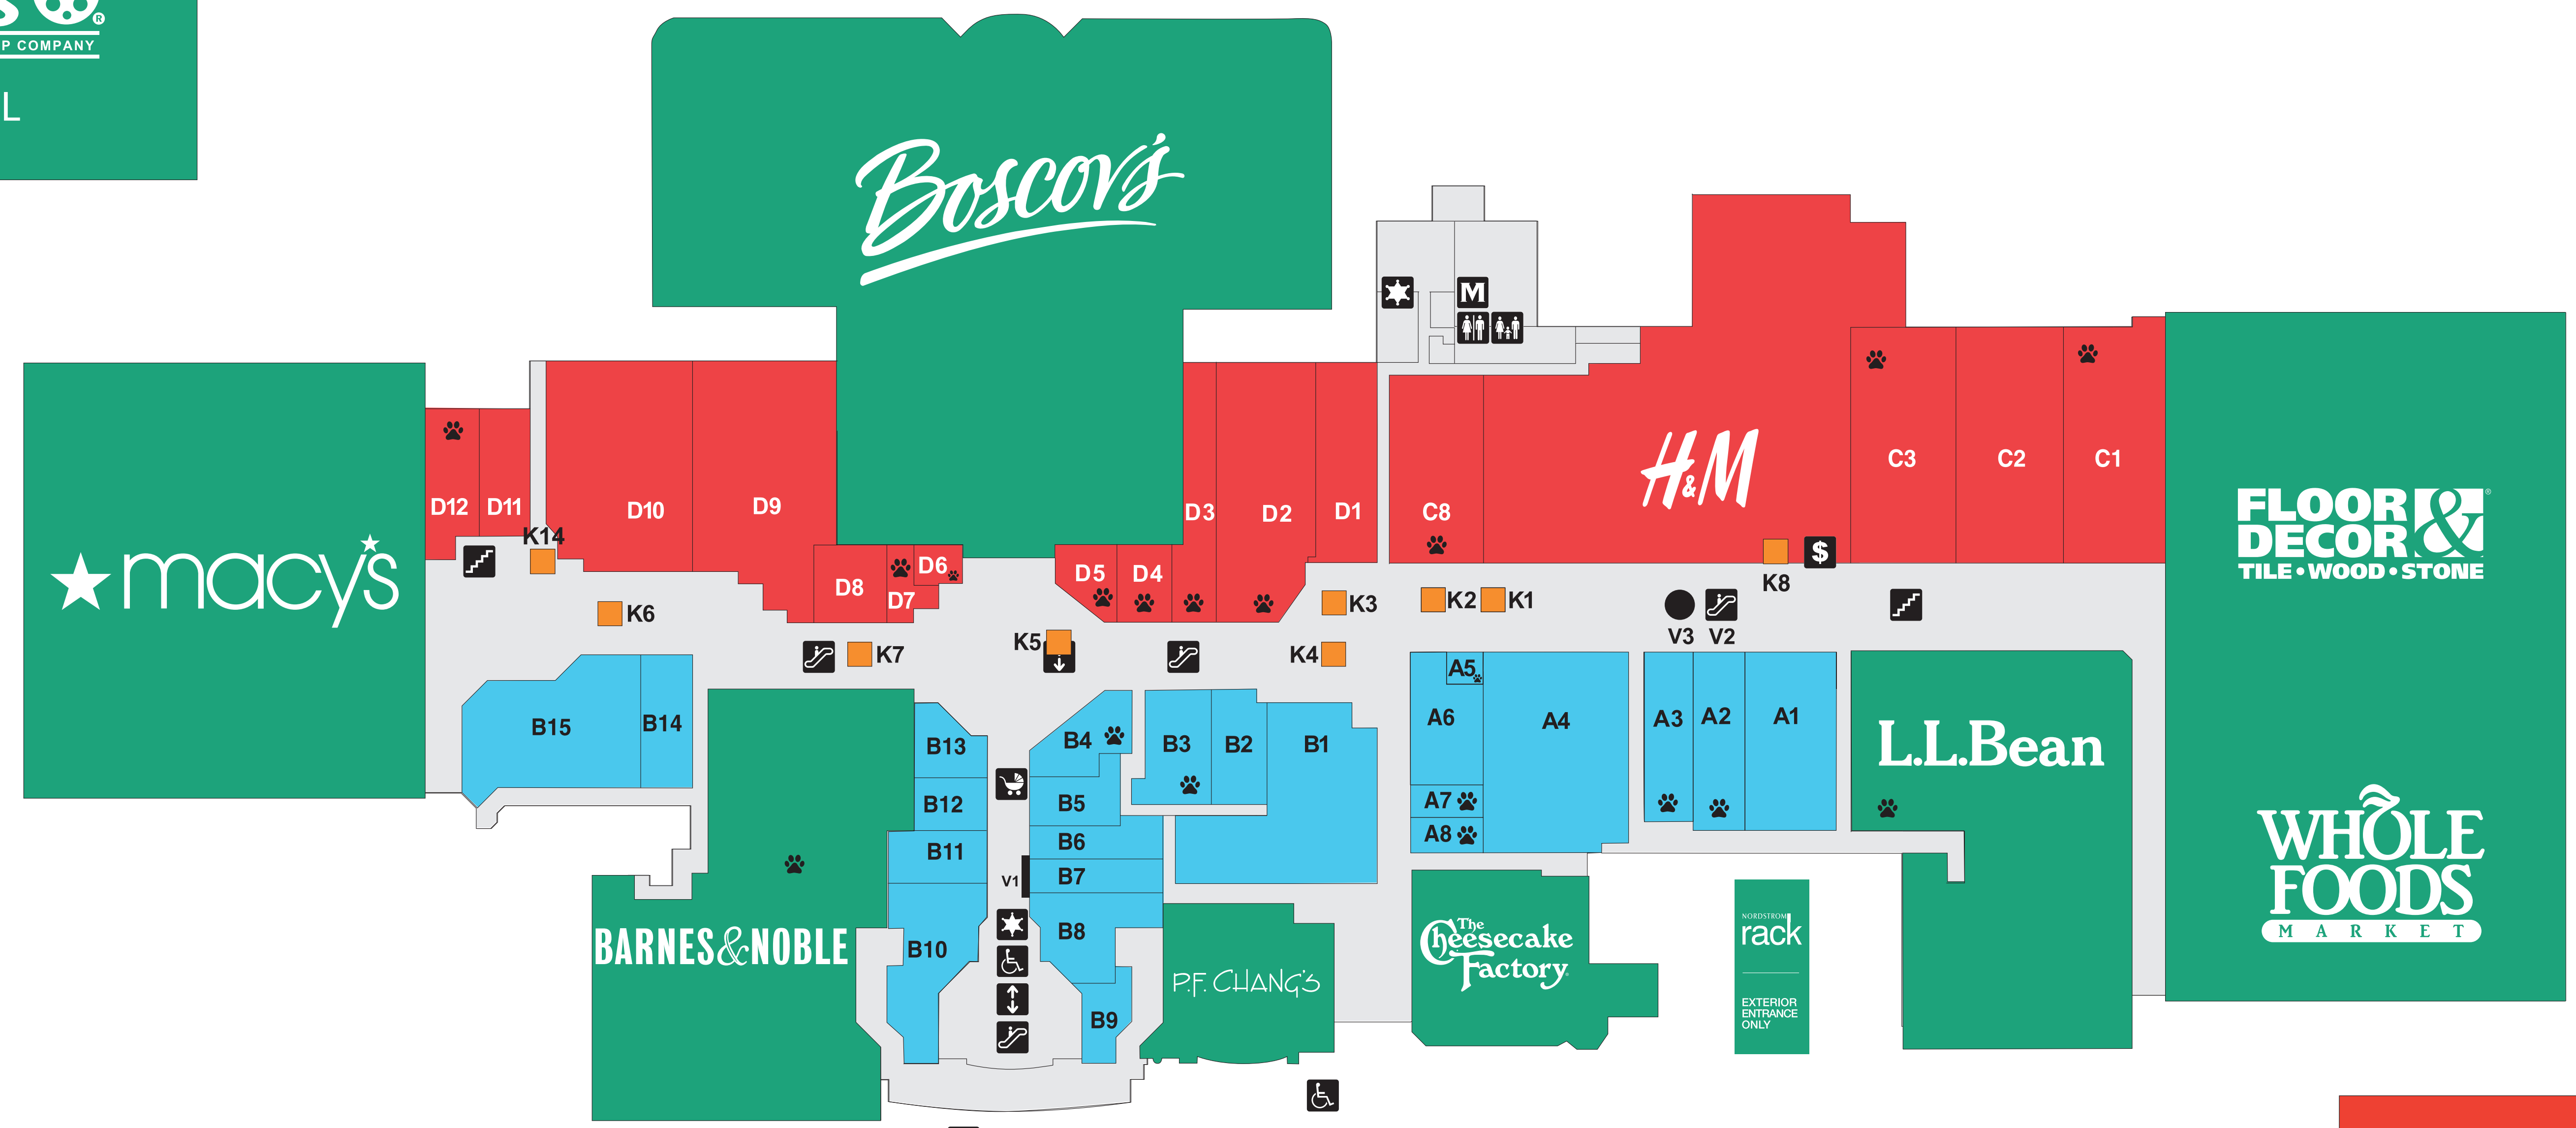

LOWER LEVEL

LEGEND			
	Handicap Entrance		Elevator
	Mall Entrances		Escalator
	Vending		Family Room
	Stairs		Restrooms
	Wheelchair Rentals		Strollers
	ATM		Management Office
	Security		Parking Lot

ANCHOR STORES

- Barnes & Noble
- Boscov's
- L.L. Bean
- Nordstrom Rack
- Macy's

WOMEN'S FASHION

- A4 Pink by Victoria's Secret
- A4 Victoria's Secret
- E3 Timeless Elegance
- D2 J. Crew Factory
- D3 Aeropostale
- D9 LA 7
- D10 Express
- E5 PCX
- G6 MG Brand
- H4 Box Lunch
- H&M
- D5 Christine's Boutique

MEN'S FASHION

- B3 Etrix Gallery
- D2 J. Crew Factory
- D3 Aeropostale
- D9 LA 7
- D10 Express
- E5 PCX
- G6 MG Brand
- H4 Box Lunch
- H11 Via Roma
- H&M

CHILDREN'S FASHION & TOYS

- C2 Carters
- D2 J. Crew Factory
- F3 QLZ
- H4 Box Lunch
- H&M

SHOES

- B3 Etrix Gallery
- E1 Famous Footwear
- H10 Foot Locker

JEWELRY

- B4 Zales
- B13 Kay Jewelers
- H6 25 Silver Boutique
- H7 Claire's Boutique
- K2 Banter by Piercing Pagoda

GIFTS, CARDS, BOOKS & MORE

- Barnes & Noble
- B1 Go! Calendars and Games
- C1 Five Below
- E4 Hallmark Gold Crown
- F8 Spencer Gifts
- H4 Box Lunch
- H12 The Mind Body & Spirit Center

HOBBIES & SPECIAL INTERESTS

- A3 F.Y.E
- B5 Snackopedia
- D12 Pet City
- F6 Sports Zone
- F7 At the Pier Arcade
- F9 Hilton Music Center
- H9 Lids
- H12 The Mind Body & Spirit Center

ENTERTAINMENT

- Regal Cinemas Stadium 13 (Level 3)

ELECTRONICS & MUSIC

- D4 T-Mobile
- D8 iFix Here
- F9 Hilton Music Center
- G3 Spectrum
- K1 Cell 'O' Case
- K10 Cell 'O' Case
- V2 EcoAtm
- B12 Verizon Wireless

MARKET & SPECIALTY FOOD

- A5 Auntie Anne's Pretzels
- B8 The Bread Butler
- D6 Cinnabon
- H4 Statham's Cakes
- Whole Foods

FOOD COURT

- J1 Sbarro
- J1 Bowlicious
- J2 Chopped Bowls
- J3 Arby's
- J4 Grill n Wraps
- J5 MG Cafe
- J6 Stir Fry 88
- J7 Nori Japan
- J8 Poke N Ramen
- J9 Charleys Philly Steaks
- J10 Dunkin' Donuts

RESTAURANTS

- BJ's Brewhouse
- P.F. Chang's China Bistro
- The Cheesecake Factory
- B8 The Bread Butler
- B10 Five Guys Burgers and Fries

PERSONAL CARE & SERVICES

- Colonie Center Management
- A2 Go Green CBD
- A7 Deluxe Nail Spa
- A8 Hot Cuts
- C3 Ulta Beauty
- C8 Sephora
- D11 Paul Mitchell's Salon and Spa
- F4 Simply Beautiful
- F5 Bath & Body Works
- G2 U.S. Armed Forces Recruiting
- G7 U.S. Postal Service
- H8 Threading Experts
- H13 Paul Mitchell Salon and Barbering
- H14 LensCrafters
- H15 Angeleah Nails
- K6 Perfume Corner

SPECIALTY RETAIL & SERVICE

- C1 Five Below
- E2 iSmile Studios
- A1 Gift Emporium
- G1 Avis Budget Car Rental
- Ethan Allen
- Floor & Decor
- Sleep Number
- PL Tesla Supercharger

Dog-Friendly Retailers

- 25 Silver Boutique
- Aeropostale
- At the Pier Arcade
- Barnes & Noble
- Bath & Body Works
- BoxLunch
- Christine's Boutique
- Express
- F.Y.E
- Five Below
- Go Calendars
- Go Green CBD
- Hallmark
- Hot Cuts
- iFix Here
- J.Crew Factory
- L.L. Bean
- LA 7
- Lids
- MG Brand
- Nordstrom Rack
- PCX
- Pink
- QLZ
- Sephora
- Simply Beautiful
- Spectrum
- The Mind Body & Spirit Center
- Threading Experts
- T-Mobile
- Ulta
- Verizon
- Victoria's Secret
- White Barn

SCAN FOR DETAILS

#SHOPCOLONIECENTER • @COLONIECENTER
CONTACT US: 518-459-9020 • SHOPATCOLONIECENTER.COM

COLONIECENTER