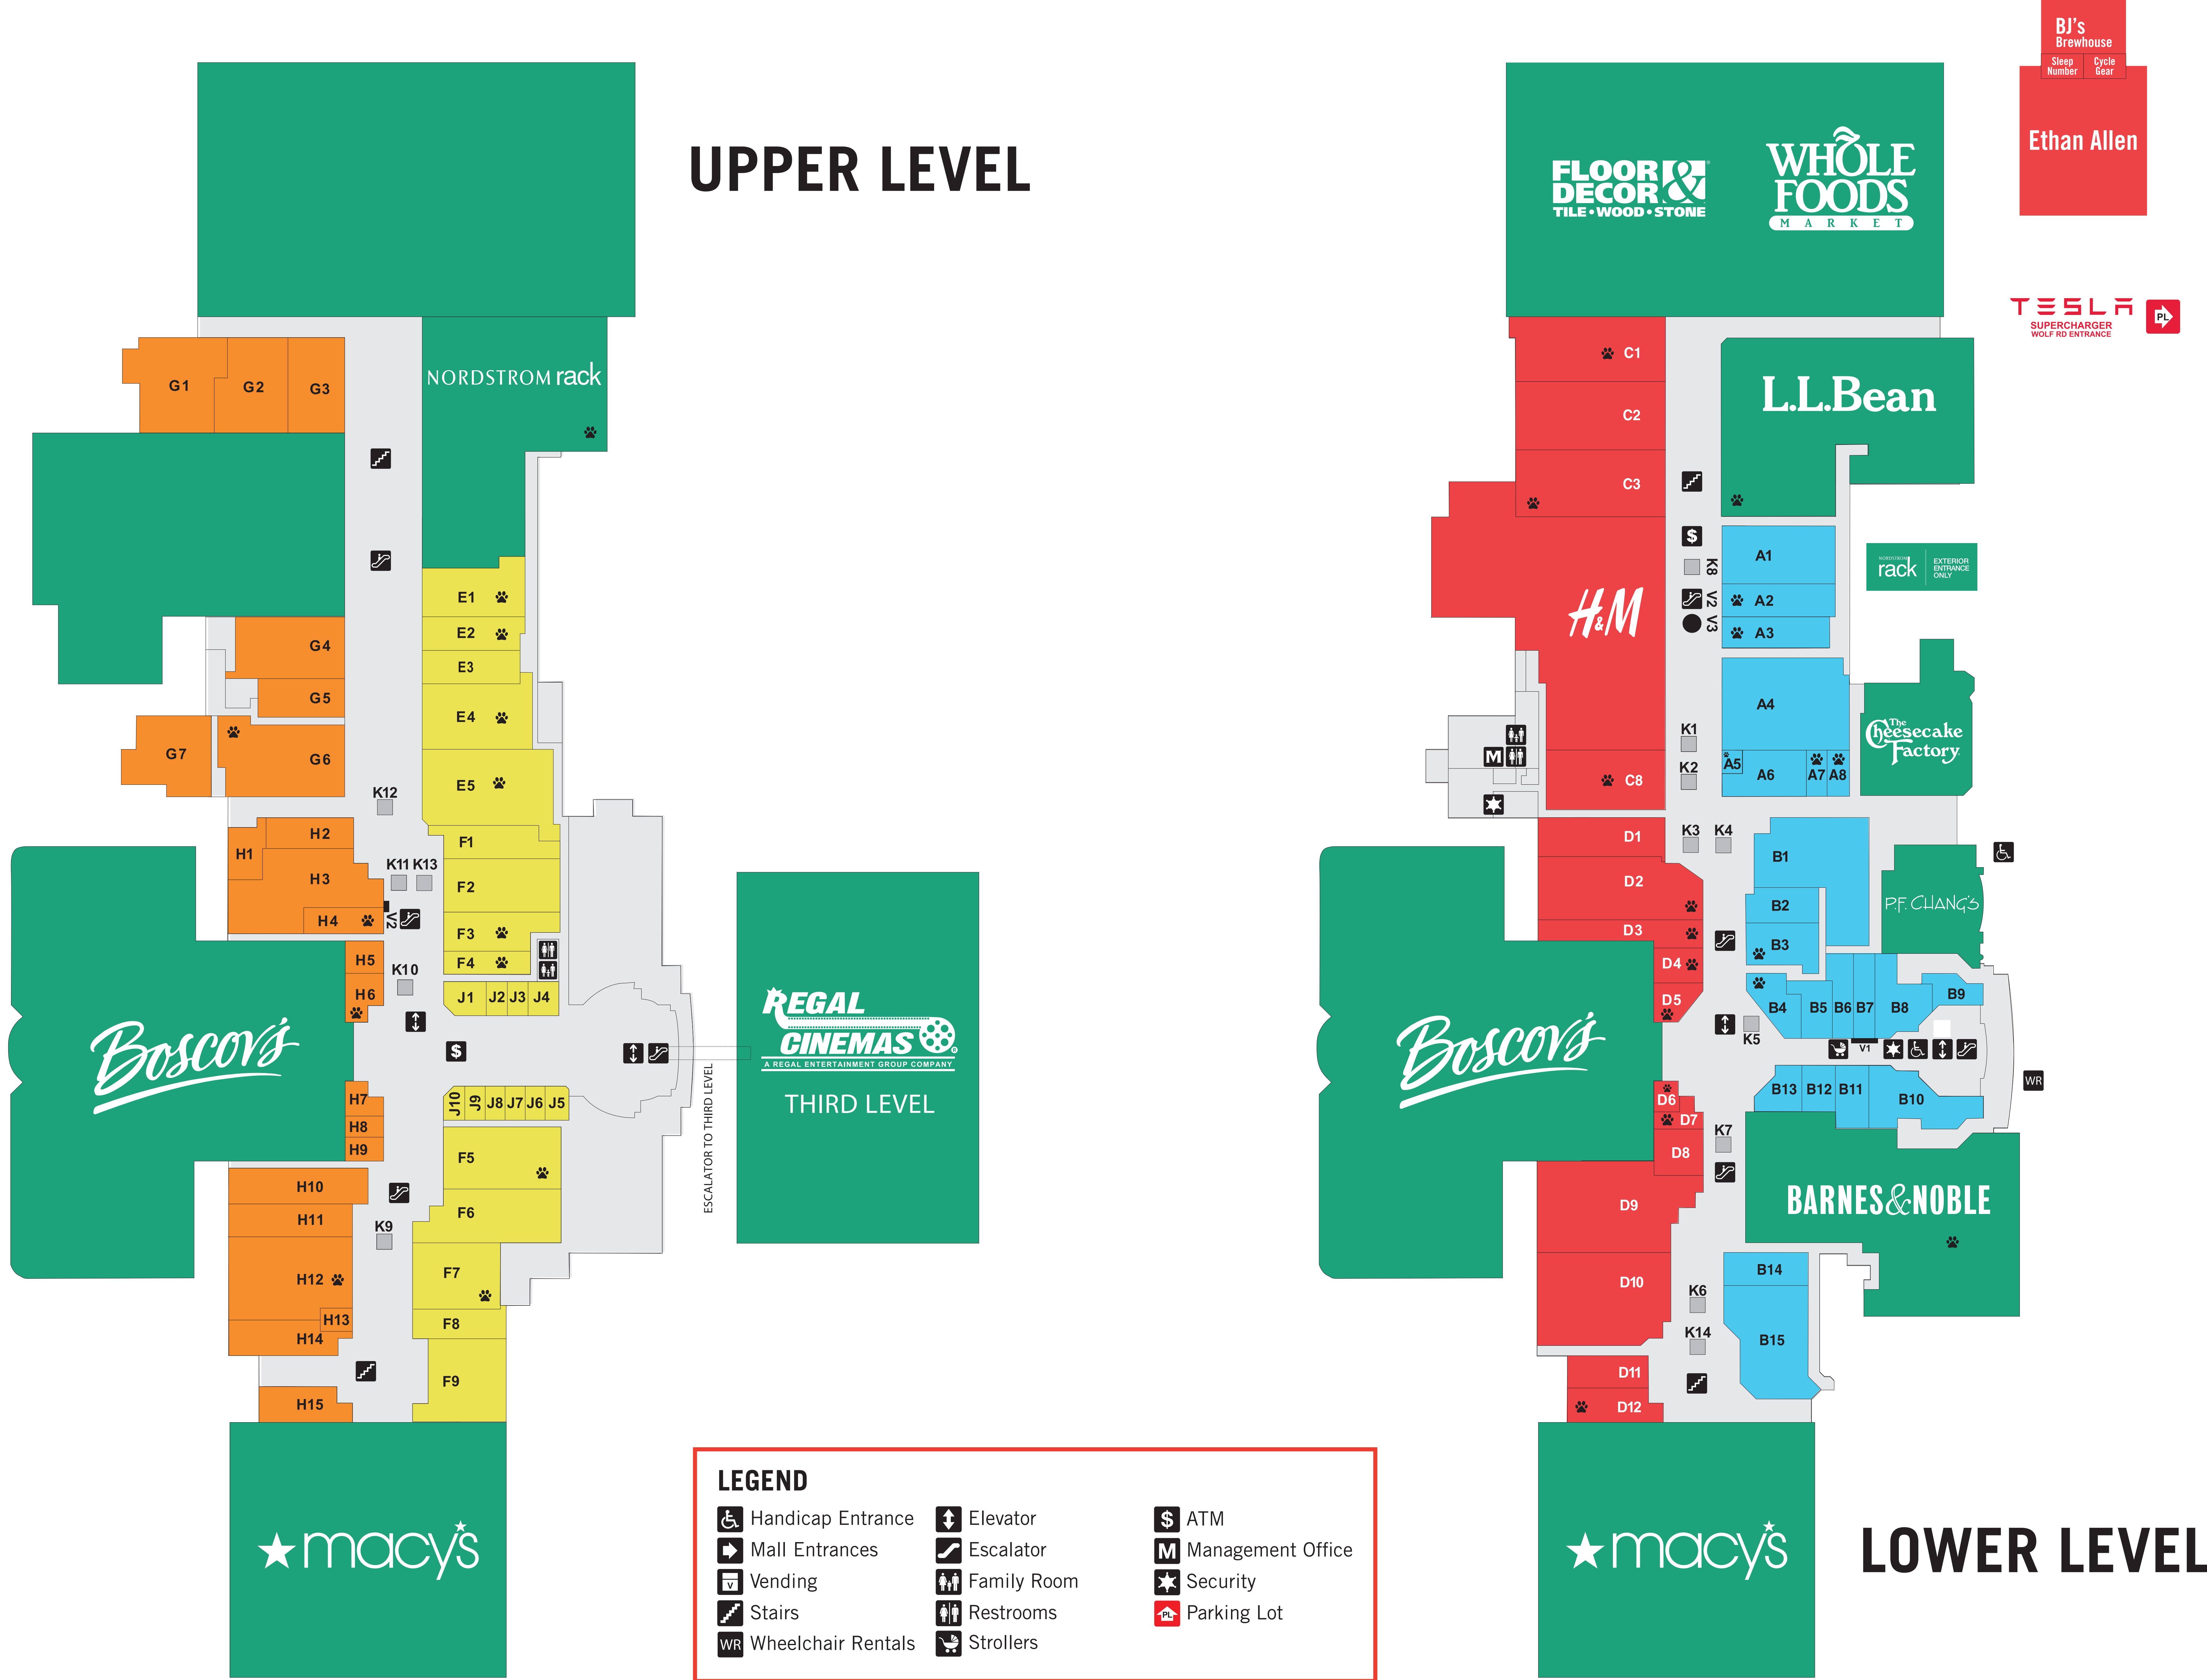

WHERE YOU DISCOVER A NEW FAVORITE

ANCHOR STORES

- Barnes & Noble
- Boscov's
- L.L. Bean
- Nordstrom Rack
- Macy's

WOMEN'S FASHION

- A4 Pink by Victoria's Secret
- A4 Victoria's Secret
- E3 Timeless Elegance
- D2 J. Crew Factory
- D3 Aeropostale
- D9 LA 7
- D10 Express
- E5 PCX
- G6 MG Brand
- H4 Box Lunch
- H&M
- D5 Christine's Boutique

MEN'S FASHION

- B3 Etrice Gallery
- D2 J. Crew Factory
- D3 Aeropostale
- D9 LA 7
- D10 Express
- E5 PCX
- G6 MG Brand
- H4 Box Lunch
- H11 Via Roma
- H&M

CHILDREN'S FASHION & TOYS

- C2 Carters
- D2 J. Crew Factory
- F3 QLZ
- H4 Box Lunch
- H&M

- Barnes & Noble
- B1 Go! Calendars and Games
- C1 Five Below
- E4 Hallmark Gold Crown
- F8 Spencer Gifts
- H4 Box Lunch
- H12 The Mind Body & Spirit Center

HOBBIES & SPECIAL INTERESTS

- A3 F.Y.E
- B5 Snackopedia
- D12 Pet City
- F6 Sports Zone
- F7 At the Pier Arcade
- F9 Hilton Music Center
- H9 Lids
- H12 The Mind Body & Spirit Center

ANCHOR STORES

- Barnes & Noble
- Boscov's
- L.L. Bean
- Nordstrom Rack
- Macy's

WOMEN'S FASHION

- A4 Pink by Victoria's Secret
- A4 Victoria's Secret
- E3 Timeless Elegance
- D2 J. Crew Factory
- D3 Aeropostale
- D9 LA 7
- D10 Express
- E5 PCX
- G6 MG Brand
- H4 Box Lunch
- H&M
- D5 Christine's Boutique